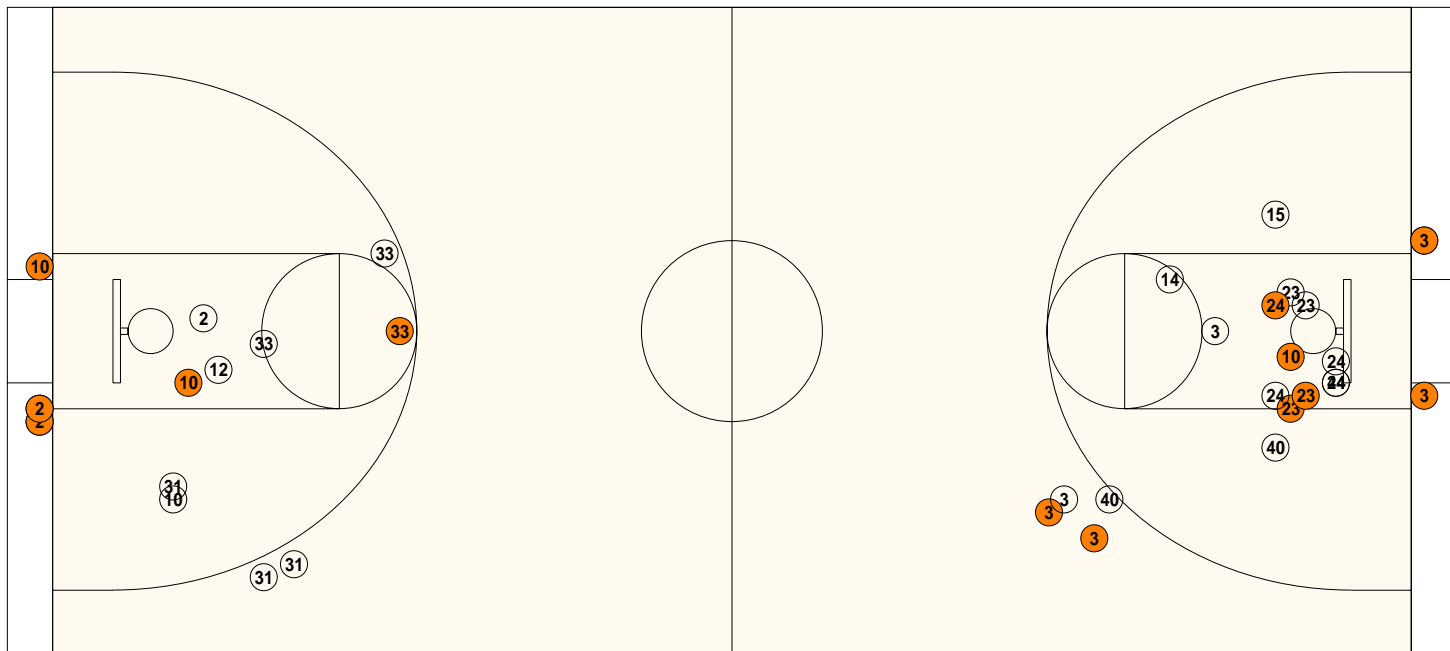

SECOND HALF

Lexington Catholic

Shooting	Pts	Pts
2FG 6/13 (46.2%)	12s	Pts/Shot 0.96
3FG 0/2 (0.00%)	0	2nd Eff Pts 2
TFG 6/15 (40.0%)		Pts off TO's 9
FT 13/22 (59.1%)	13	3Pt Eff -30.8
Scoring Distribution: 2FG 48.0% 3FG 0.0% FT 52.0%		

Perry Co. Central

Shooting	Pts	Pts
2FG 7/17 (41.2%)	14s	Pts/Shot 1.00
3FG 2/4 (50.0%)	6	2nd Eff Pts 6
TFG 9/21 (42.9%)		Pts off TO's 10
FT 4/6 (66.7%)	4	3Pt Eff +22.5
Scoring Distribution: 2FG 58.3% 3FG 25.0% FT 16.7%