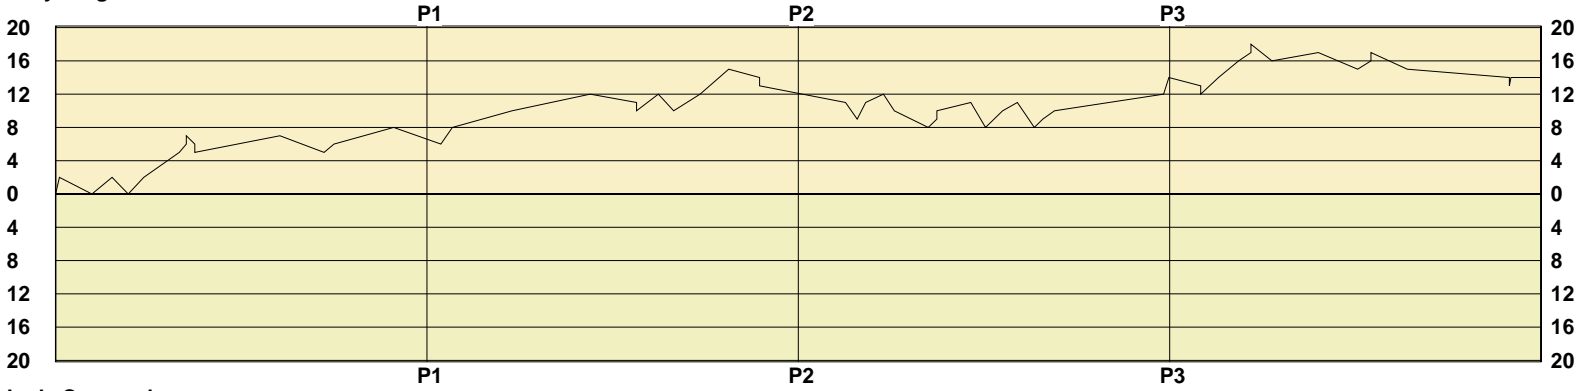

KHSAA Basketball - Scoring Timeline Report
Lexington Catholic Lady Knights vs. Perry Co. Central Lady Commodores
DATE: 03/24/2004 TIME: 6:30 pm CST SITE: Diddle Arena-Bowling Green, KY

Lady Knights

LEAD TIMELINE

Lady Commodores

SCORING TIMELINE