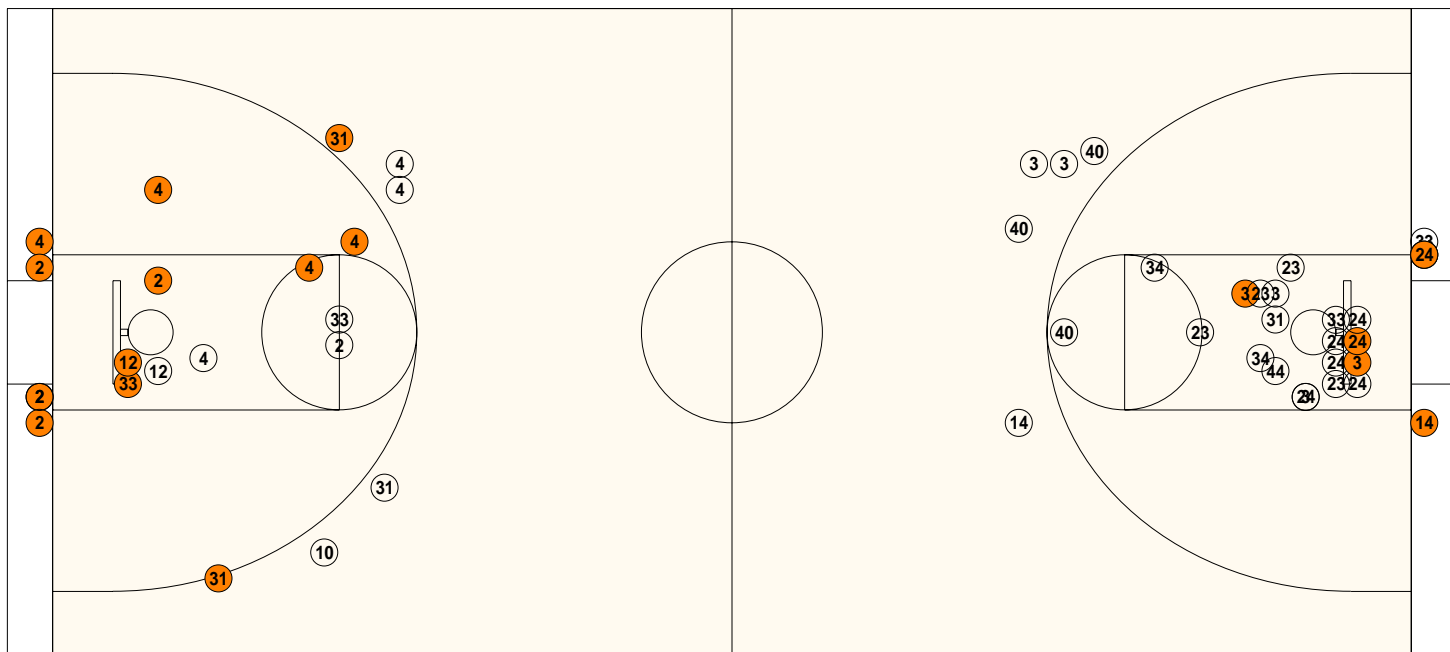

FIRST HALF

Lexington Catholic

Shooting	Pts	Pts
2FG 10/15 (66.7%)	20	Pts/Shot 1.26
3FG 2/6 (33.3%)	6	2nd Eff Pts 4
TFG 12/21 (57.1%)		Pts off TO's 6
FT 3/4 (75.0%)	3	3Pt Eff -11.1
Scoring Distribution: 2FG 69.0% 3FG 20.7% FT 10.3%		

Perry Co. Central

Shooting	Pts	Pts
2FG 5/25 (20.0%)	10	Pts/Shot 0.47
3FG 0/5 (0.00%)	0	2nd Eff Pts 6
TFG 5/30 (16.7%)		Pts off TO's 4
FT 6/8 (75.0%)	6	3Pt Eff -13.3
Scoring Distribution: 2FG 62.5% 3FG 0.0% FT 37.5%