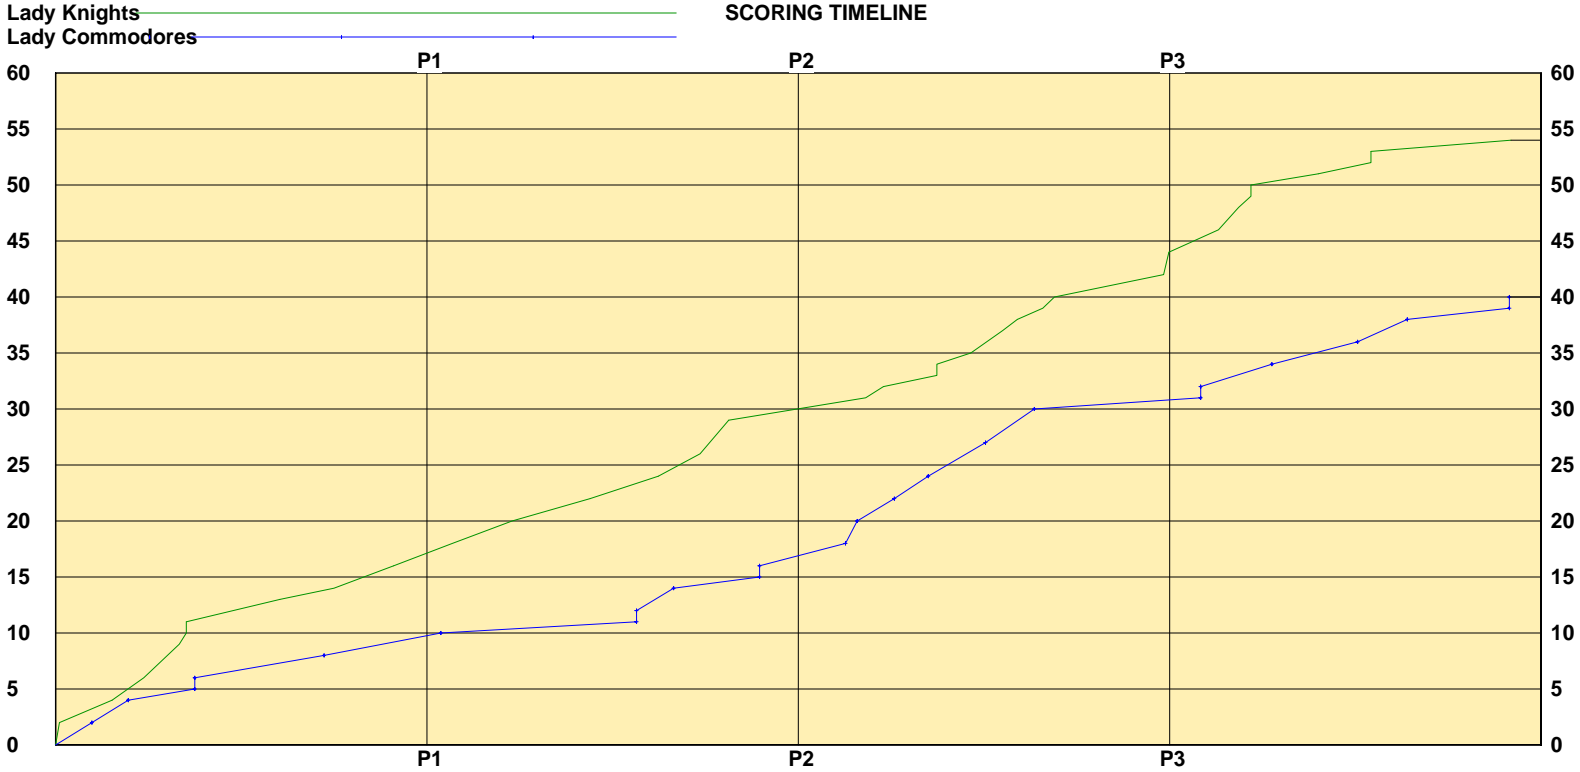

Largest Lead LCATH 50 PCC 32 (18 pts) Lead Changes 0 Number of Ties 2